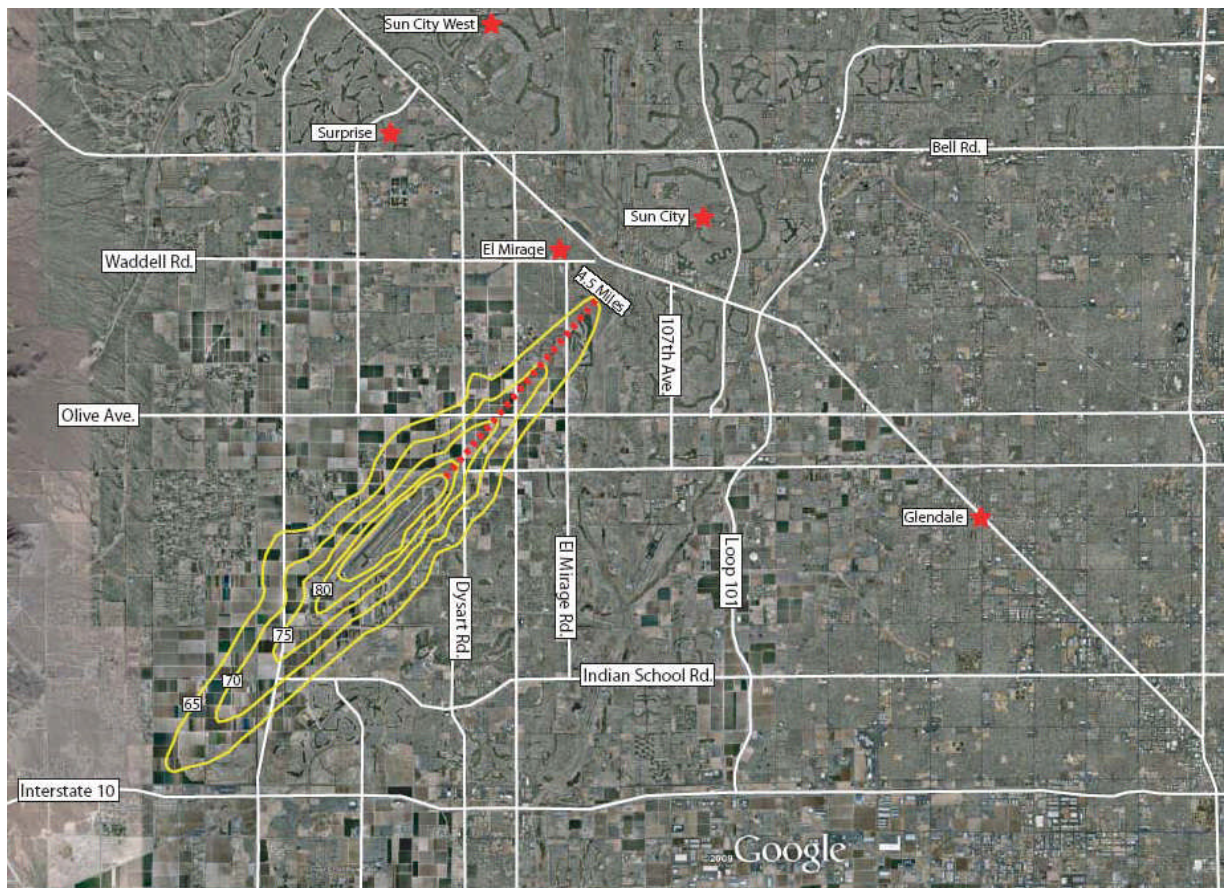

Eglin AFB Noise Contour Model Prior to F-35

NEW EGLIN NOISE CONTOURS (Including F-35)

Current Luke AFB Noise Contours

Source: Luke AFB Arizona –Air Installation Compatible Use Zone Study (AICUZ)

The politicians in the West Valley, like the Glendale Mayor