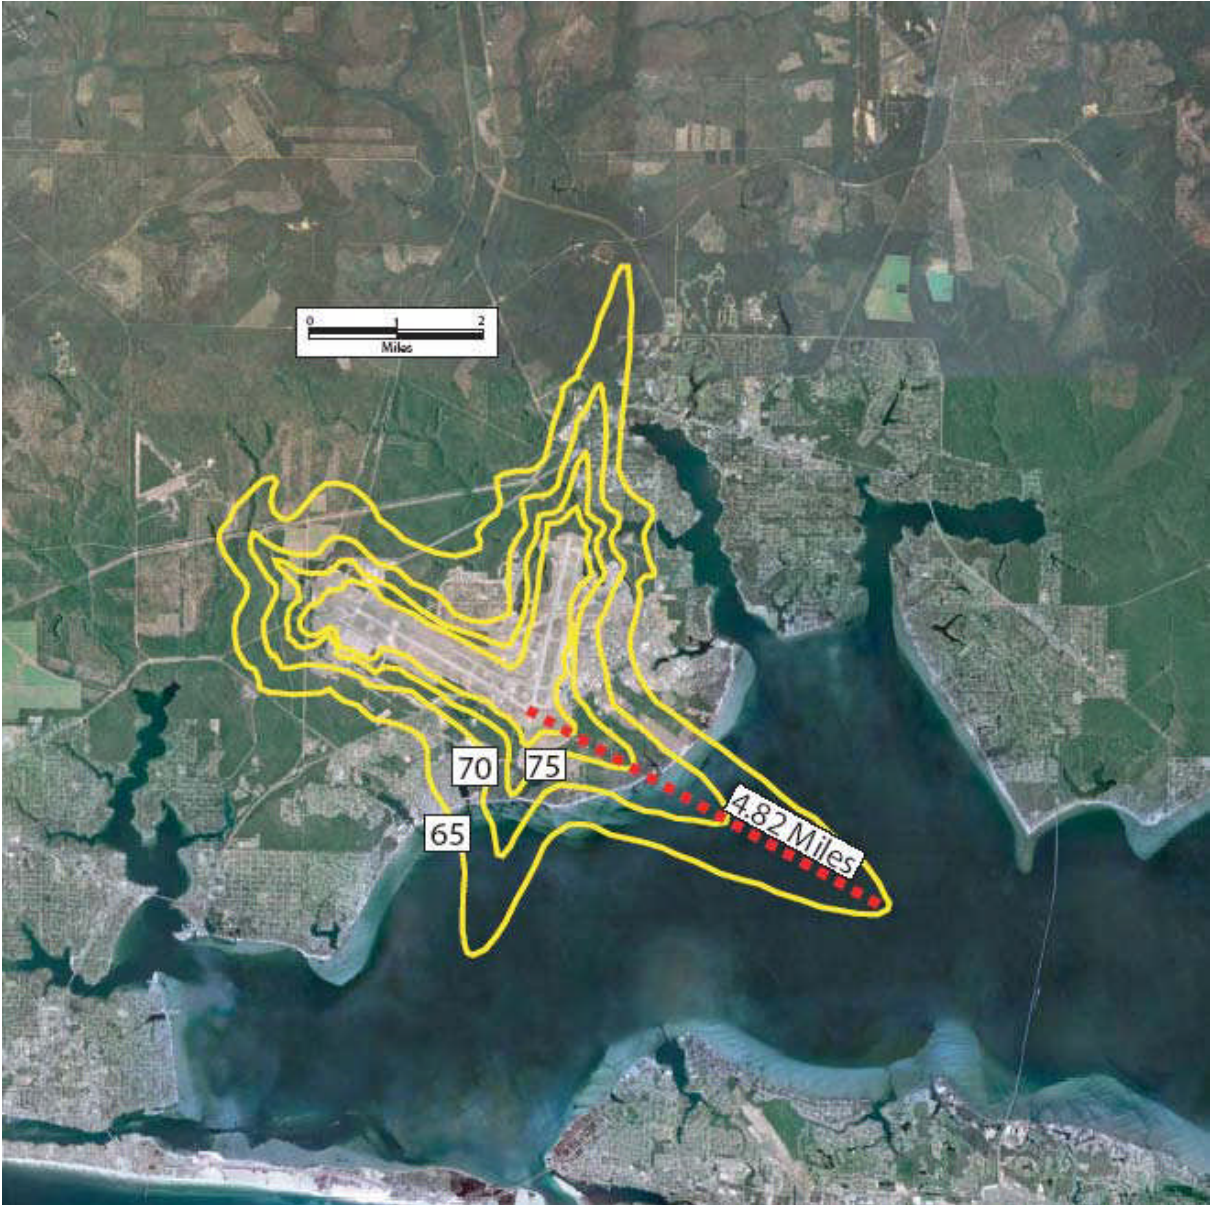

Eglin AFB Noise Contour Model Prior to F-35

NEW EGLIN NOISE CONTOURS (Including F-35)

Current Luke AFB Noise Contours

Source: Luke AFB Arizona –Air Installation Compatible Use Zone Study (AICUZ)

The politicians in the West Valley, like the Glendale Mayor