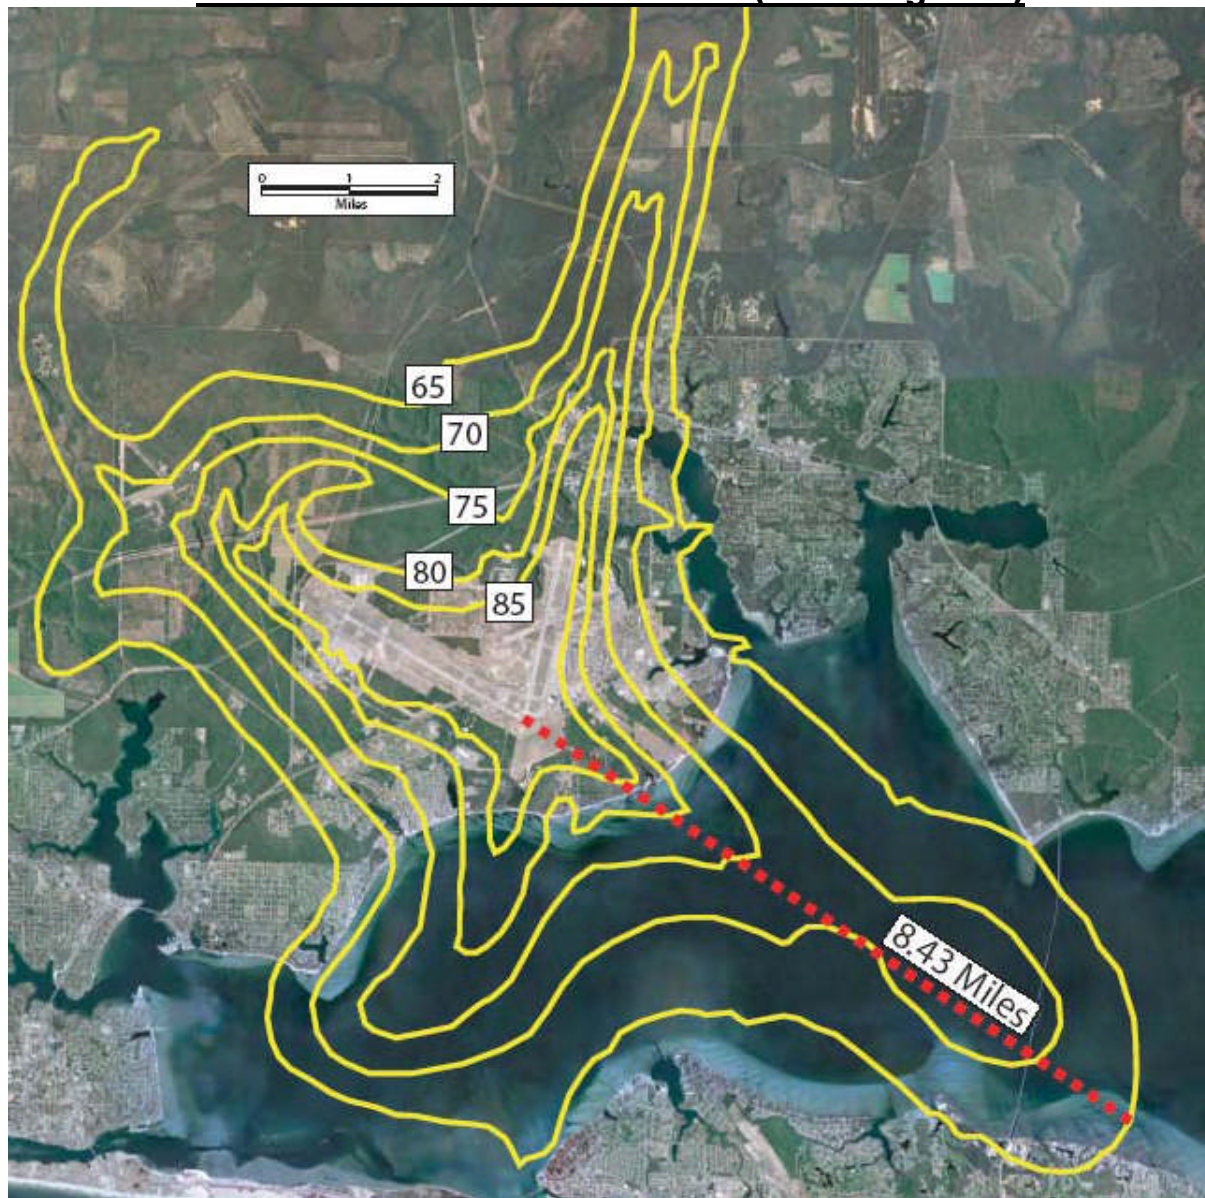

Eglin AFB Noise Contour Model Prior to F-35

NEW EGLIN NOISE CONTOURS (Including F-35)

Current Luke AFB Noise Contours

Source: Luke AFB Arizona –Air Installation Compatible Use Zone Study (AICUZ)

The politicians in the West Valley, like the Glendale Mayor